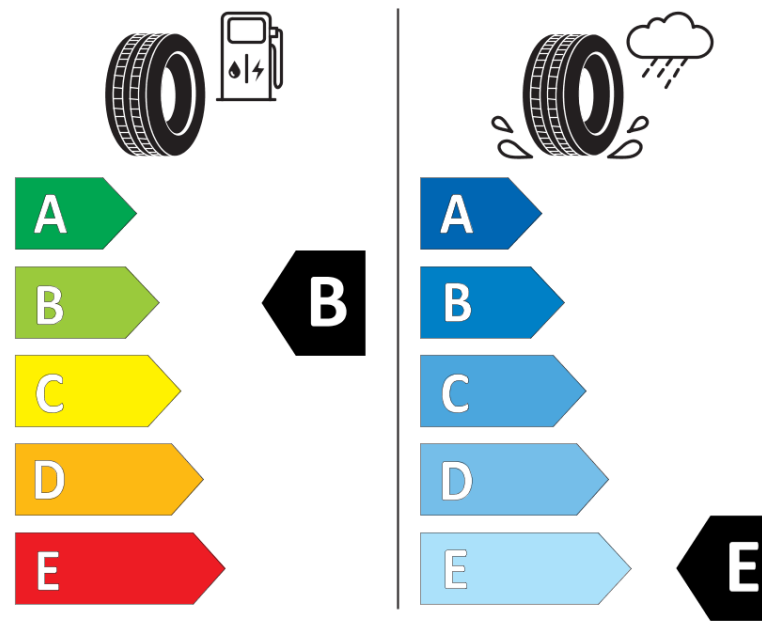

* Ice tyres are specifically designed for road surfaces covered with ice and compact snow and should only be used in very severe climate conditions. Using ice tyres in less severe climate conditions could result in sub-optimal performance, in particular for wet grip, handling and wear.

ENERG

MICHELIN

423111

255/45R21 106 H XL

C1

2020/740