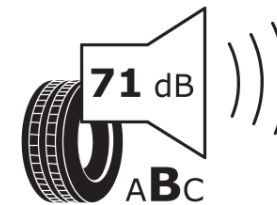

ENERG

MICHELIN

309738

255/60R18 112 T

C1