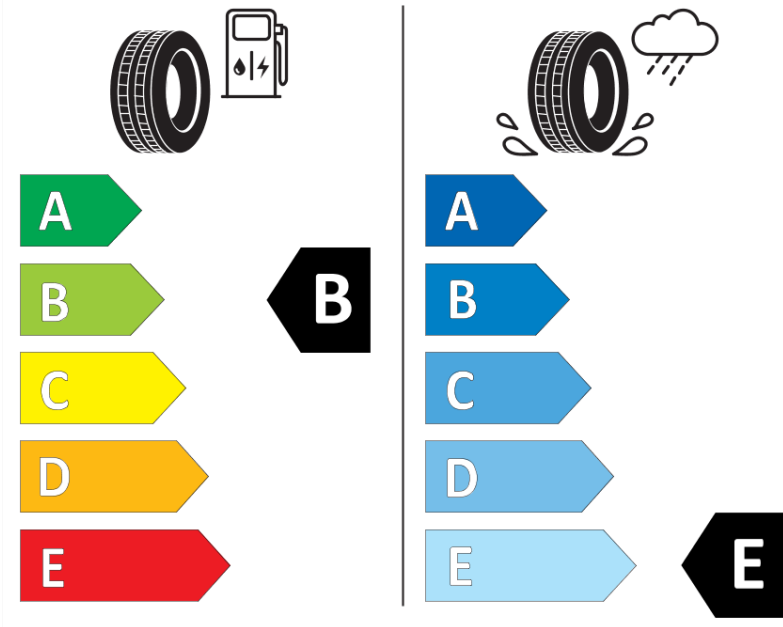

\* Ice tyres are specifically designed for road surfaces covered with ice and compact snow and should only be used in very severe climate conditions. Using ice tyres in less severe climate conditions could result in sub-optimal performance, in particular for wet grip, handling and wear.

# ENERG

MICHELIN

309738

255/60R18 112 T

C1

2020/740