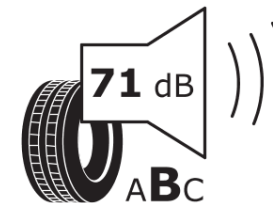

ENERG

MICHELIN

543387

255/45R18 103 H

C1