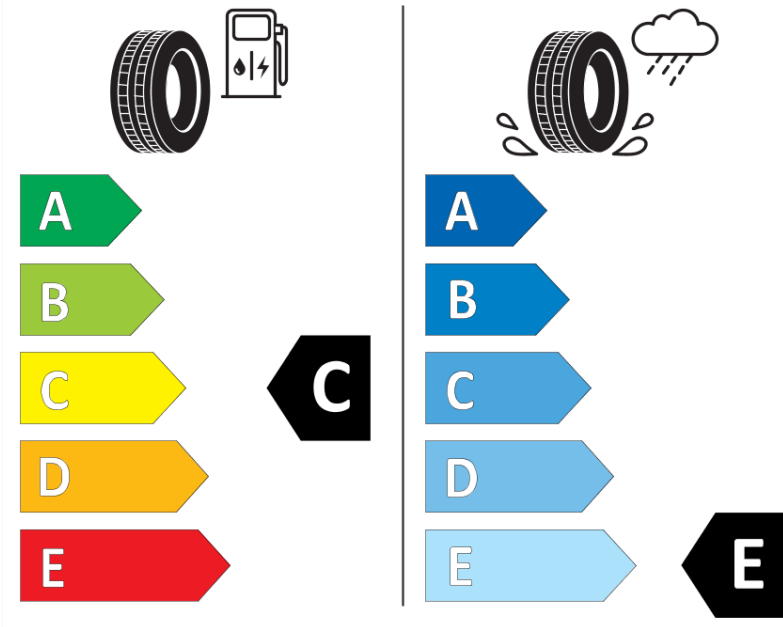

* Ice tyres are specifically designed for road surfaces covered with ice and compact snow and should only be used in very severe climate conditions. Using ice tyres in less severe climate conditions could result in sub-optimal performance, in particular for wet grip, handling and wear.

ENERG

MICHELIN

654164

215/55R18 99 H

C1

2020/740