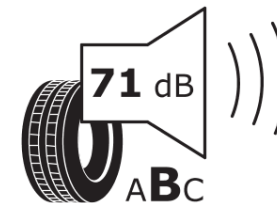

ENERG

MICHELIN

701890

245/70R16 111 T

C1