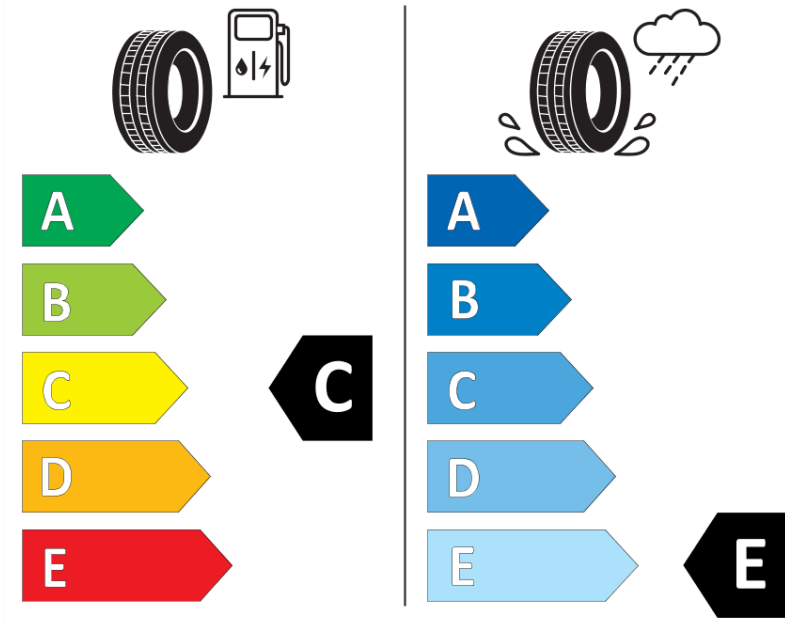

Produktdatenblatt

Verordnung (EU) 2020/740

Marke	MICHELIN
Profilausführung	X-ICE SNOW SUV
Artikelnummer	701890
Dimension	245/70R16
Tragfähigkeitsindex	111
Geschwindigkeitsindex	T
Kraftstoffeffizienzklasse	C
Nasshaftungsklasse	E
Klassifizierung externes Rollgeräusch	B
Externes Rollgeräusch	71 dB
Winterreifen (3PMSF)	Ja
Winterreifen für Eis	Ja *
Produktionsbeginn	05/19
Produktionsende	
Version Lastindex	XL
Zusätzliche Informationen	245/70 R16 111T XL TL X-ICE SNOW SUV MI

* Ice tyres are specifically designed for road surfaces covered with ice and compact snow and should only be used in very severe climate conditions. Using ice tyres in less severe climate conditions could result in sub-optimal performance, in particular for wet grip, handling and wear.

ENERG

MICHELIN

701890

245/70R16 111 T

C1