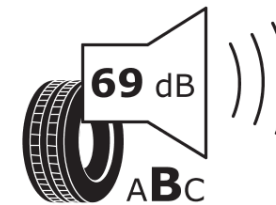

ENERG

MICHELIN

001633

225/45R17 91 Y

C1