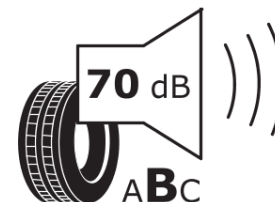

### Product Information Sheet

Delegated Regulation (EU) 2020/740

Supplier name or trademark	<b>STRIAL</b>
Commercial name or trade designation	<b>ALL SEASON</b>
Tyre type identifier	<b>002614</b>
Tyre size designation	<b>225/45R17</b>
Load-capacity index	<b>94</b>
Speed category symbol	<b>W</b>
Fuel efficiency class	<b>D</b>
Wet grip class	<b>C</b>
External rolling noise class	<b>B</b>
External rolling noise value	<b>70 dB</b>
Severe snow tyre	<b>Yes</b>
Ice tyre	<b>No</b>
Date of start of production	<b>20/18</b>
Date of end of production	
Load version	<b>XL</b>
Additional information	<b>225/45 ZR17 94W XL TL ALL SEASON S4</b>

# ENERG

**STRIAL**

002614

225/45R17 94 W

C1

2020/740