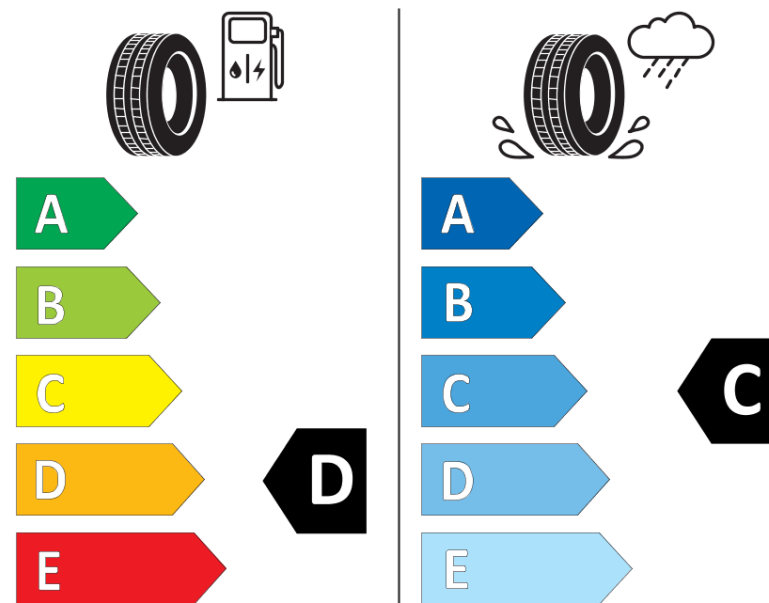

### Product Information Sheet

Delegated Regulation (EU) 2020/740

Supplier name or trademark	<b>STRIAL</b>
Commercial name or trade designation	<b>ALL SEASON</b>
Tyre type identifier	<b>002614</b>
Tyre size designation	<b>225/45R17</b>
Load-capacity index	<b>94</b>
Speed category symbol	<b>W</b>
Fuel efficiency class	<b>D</b>
Wet grip class	<b>C</b>
External rolling noise class	<b>B</b>
External rolling noise value	<b>70 dB</b>
Severe snow tyre	<b>Yes</b>
Ice tyre	<b>No</b>
Date of start of production	<b>20/18</b>
Date of end of production	
Load version	<b>XL</b>
Additional information	<b>225/45 ZR17 94W XL TL ALL SEASON S4</b>

# ENERG

**STRIAL**

002614

225/45R17 94 W

C1

2020/740