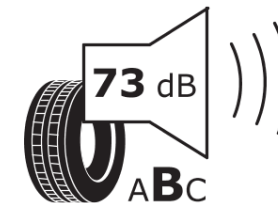

ENERG

MICHELIN

003490

215/65R16C 109/107 T

C2