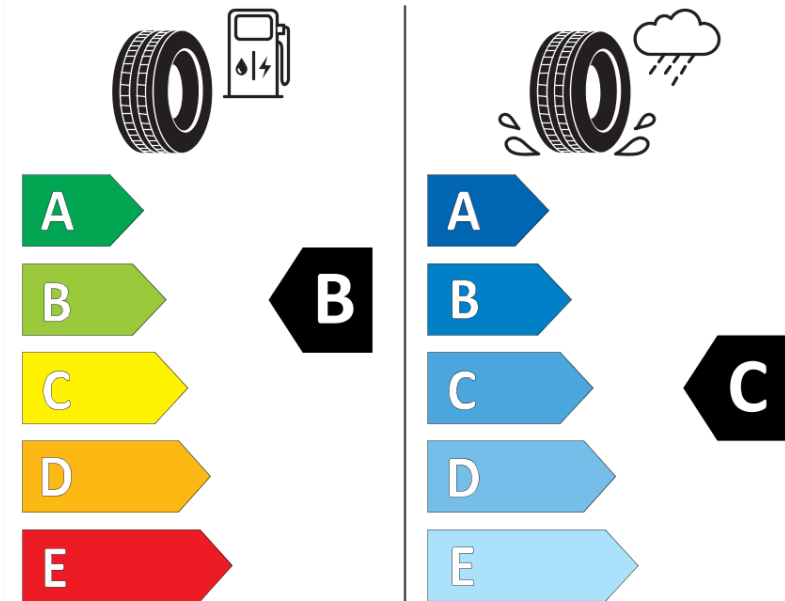

Product Information Sheet

Delegated Regulation (EU) 2020/740

Supplier name or trademark	MICHELIN
Commercial name or trade designation	LATITUDE TOUR HP LR
Tyre type identifier	006399
Tyre size designation	245/45R20
Load-capacity index	103
Speed category symbol	W
Fuel efficiency class	B
Wet grip class	C
External rolling noise class	B
External rolling noise value	71 dB
Severe snow tyre	No
Ice tyre	No
Date of start of production	42/16
Date of end of production	
Load version	XL
Additional information	245/45 R20 103W XL TL LATITUDE TOUR HP LR GRNX MI

ENERG

MICHELIN

006399

245/45R20 103 W

C1