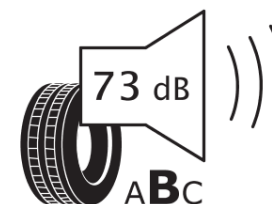

Product Information Sheet

Delegated Regulation (EU) 2020/740

Supplier name or trademark	KLEBER
Commercial name or trade designation	DYNAXER HP5 SUV
Tyre type identifier	007662
Tyre size designation	285/40R22
Load-capacity index	110
Speed category symbol	Y
Fuel efficiency class	B
Wet grip class	A
External rolling noise class	B
External rolling noise value	73 dB
Severe snow tyre	No
Ice tyre	No
Date of start of production	35/24
Date of end of production	
Load version	XL
Additional information	285/40 R22 110Y XL TL DYNAXER HP5 SUV KL

ENERG

KLEBER

007662

285/40R22 110 Y XL

C1

2020/740