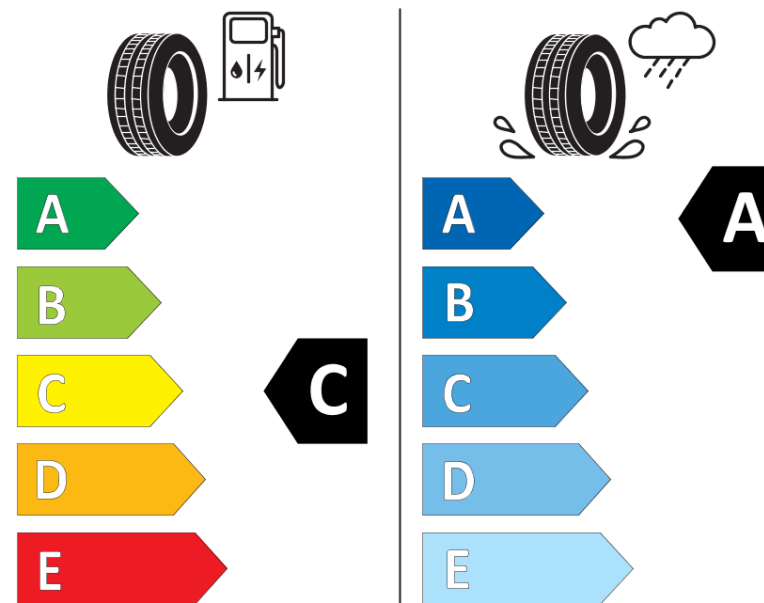

Product Information Sheet

Delegated Regulation (EU) 2020/740

Supplier name or trademark	KLEBER
Commercial name or trade designation	TRANSPRO 2
Tyre type identifier	007994
Tyre size designation	195/60R16C
Load-capacity index	99
Load-capacity index (Load index for Dual mounting)	97
Speed category symbol	H
Fuel efficiency class	C
Wet grip class	A
External rolling noise class	B
External rolling noise value	72 dB
Severe snow tyre	No
Date of start of production	35/22
Date of end of production	
Additional information	195/60 R16C 99/97H TL TRANSPRO 2 KL

Load-capacity index (Single Load index for additional service description)

Load-capacity index (Dual Load index for additional service description)

Speed category symbol (for Additional Service Description)

ENERG

KLEBER

007994

195/60R16C 99/97 H

C2

2020/740