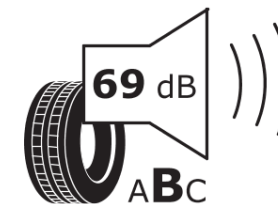

ENERG

IDILIS

008155

185/60R15 88 H XL

C1