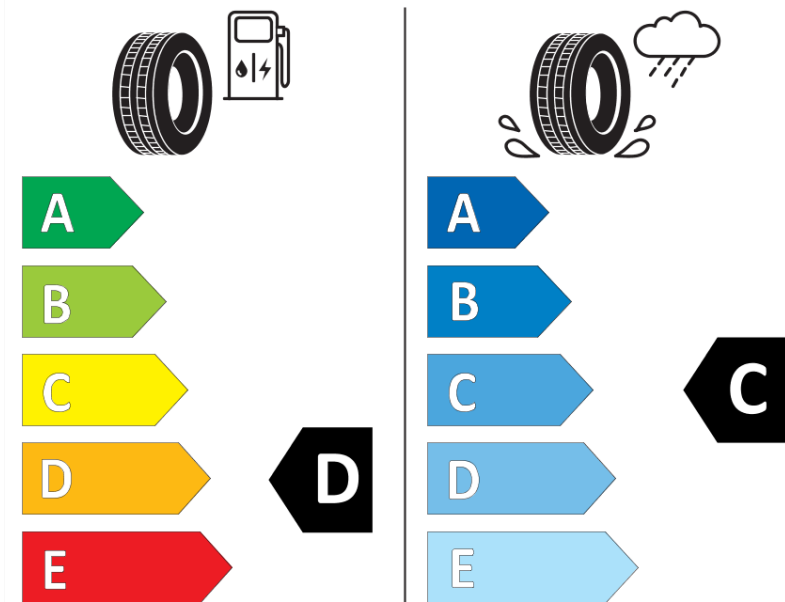

Product Information Sheet

Delegated Regulation (EU) 2020/740

Supplier name or trademark	IDILIS
Commercial name or trade designation	ALL SEASON
Tyre type identifier	008155
Tyre size designation	185/60R15
Load-capacity index	88
Speed category symbol	H
Fuel efficiency class	D
Wet grip class	C
External rolling noise class	B
External rolling noise value	69 dB
Severe snow tyre	Yes
Ice tyre	No
Date of start of production	25/20
Date of end of production	
Load version	XL
Additional information	185/60 R15 88H XL TL ALL SEASON ID

ENERG

IDILIS

008155

185/60R15 88 H XL

C1