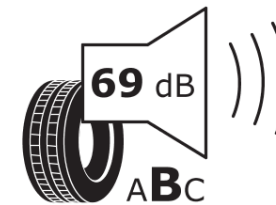

ENERG

MICHELIN

009419

225/65R17 102 H

C1