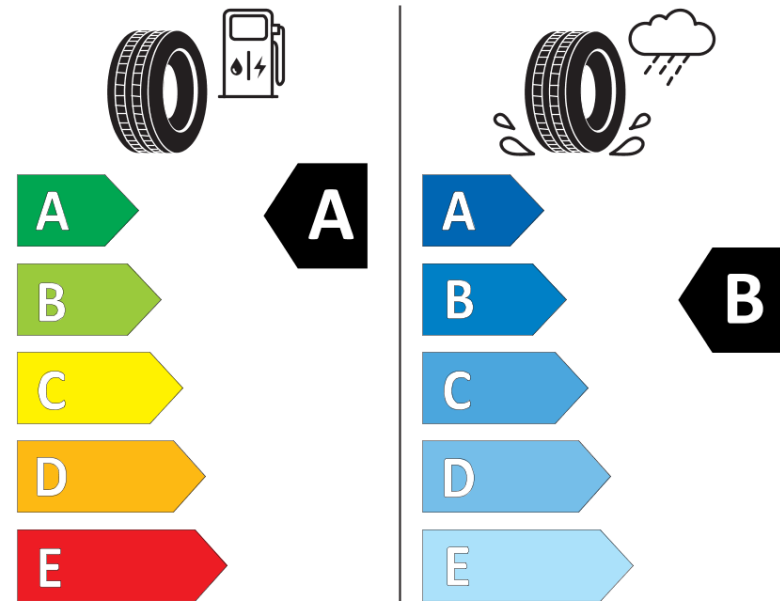

Product Information Sheet

Delegated Regulation (EU) 2020/740

Supplier name or trademark	MICHELIN
Commercial name or trade designation	E PRIMACY
Tyre type identifier	009419
Tyre size designation	225/65R17
Load-capacity index	102
Speed category symbol	H
Fuel efficiency class	A
Wet grip class	B
External rolling noise class	B
External rolling noise value	69 dB
Severe snow tyre	No
Ice tyre	No
Date of start of production	04/20
Date of end of production	
Load version	SL
Additional information	225/65 R17 102H TL E PRIMACY MI

ENERG

MICHELIN

009419

225/65R17 102 H

C1