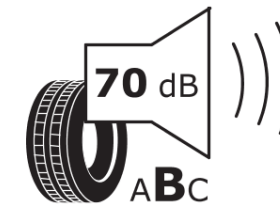

## Product Information Sheet

Delegated Regulation (EU) 2020/740

Supplier name or trademark	TAURUS
Commercial name or trade designation	ALL SEASON
Tyre type identifier	012485
Tyre size designation	195/65R15
Load-capacity index	91
Speed category symbol	H
Fuel efficiency class	D
Wet grip class	C
External rolling noise class	B
External rolling noise value	70 dB
Severe snow tyre	Yes
Ice tyre	No
Date of start of production	25/19
Date of end of production	
Load version	SL
Additional information	195/65 R15 91H TL ALL SEASON TA

# ENERG

TAURUS

012485

195/65R15 91 H

C1

2020/740