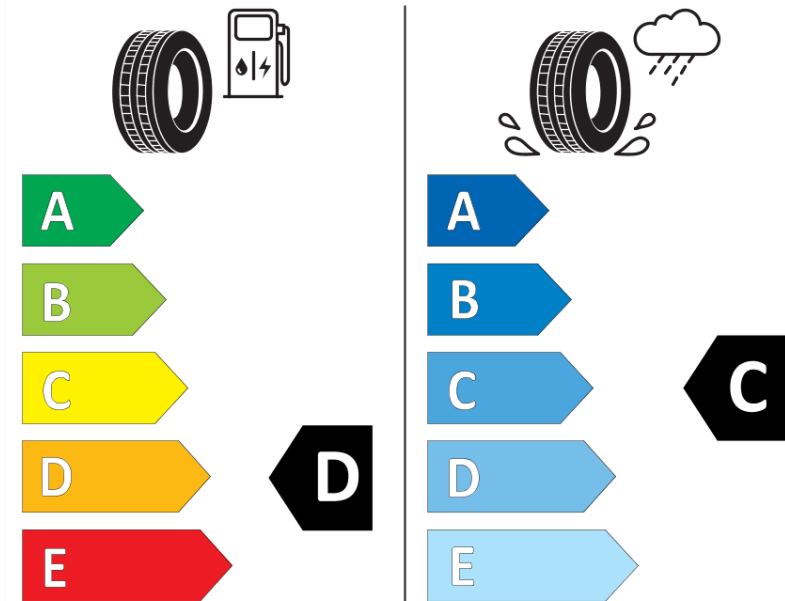

## Product Information Sheet

Delegated Regulation (EU) 2020/740

Supplier name or trademark	TAURUS
Commercial name or trade designation	ALL SEASON
Tyre type identifier	012485
Tyre size designation	195/65R15
Load-capacity index	91
Speed category symbol	H
Fuel efficiency class	D
Wet grip class	C
External rolling noise class	B
External rolling noise value	70 dB
Severe snow tyre	Yes
Ice tyre	No
Date of start of production	25/19
Date of end of production	
Load version	SL
Additional information	195/65 R15 91H TL ALL SEASON TA

# ENERG

TAURUS

012485

195/65R15 91 H

C1

2020/740