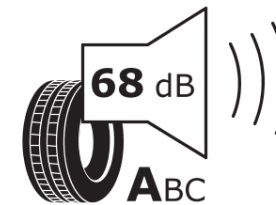

ENERG

MICHELIN

012961

205/55R16 91 H

C1