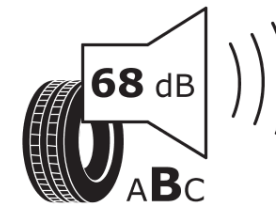

ENERG

MICHELIN

014878

165/65R15 81 T

C1