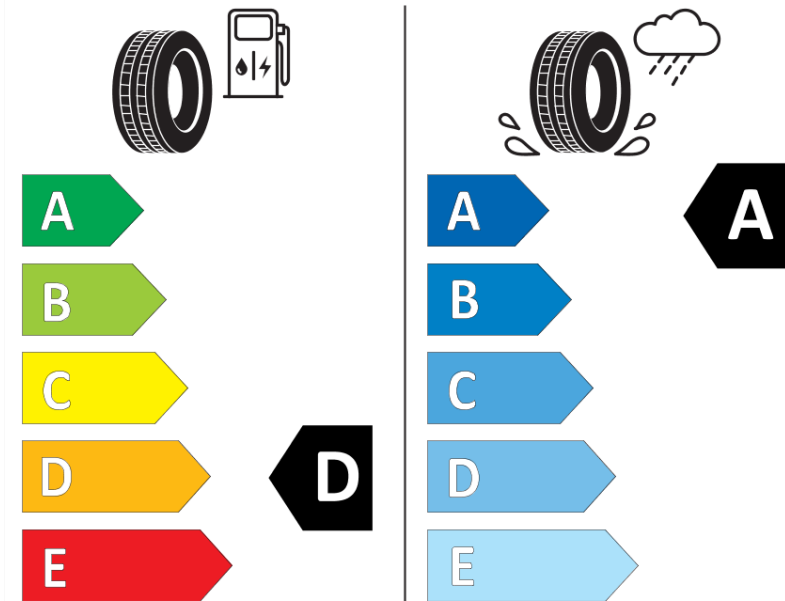

Product Information Sheet

Delegated Regulation (EU) 2020/740

Supplier name or trademark	MICHELIN
Commercial name or trade designation	PILOT SUPER SPORT
Tyre type identifier	016943
Tyre size designation	255/35ZR19
Load-capacity index	92
Speed category symbol	(Y)
Fuel efficiency class	D
Wet grip class	A
External rolling noise class	B
External rolling noise value	71 dB
Severe snow tyre	No
Ice tyre	No
Date of start of production	11/12
Date of end of production	
Load version	SL
Additional information	255/35 ZR19 (92Y) TL PILOT SUPER SPORT MI

ENERG

MICHELIN

016943

255/35ZR19 (92Y)

C1