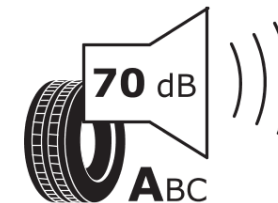

ENERG

MICHELIN

017529

255/40R19 100 V

C1