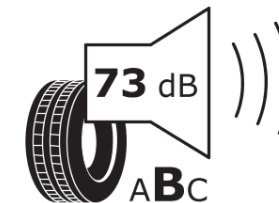

ENERG

MICHELIN

018347

315/40ZR21 115 Y

C1