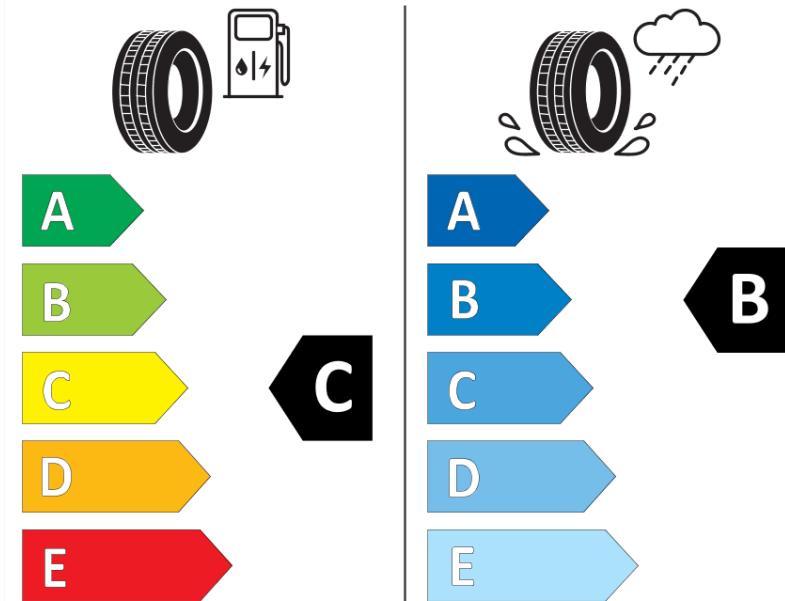

Product Information Sheet

Delegated Regulation (EU) 2020/740

Supplier name or trademark	MICHELIN
Commercial name or trade designation	PILOT SPORT 4 SUV MO1
Tyre type identifier	018347
Tyre size designation	315/40ZR21
Load-capacity index	115
Speed category symbol	Y
Fuel efficiency class	C
Wet grip class	B
External rolling noise class	B
External rolling noise value	73 dB
Severe snow tyre	No
Ice tyre	No
Date of start of production	41/16
Date of end of production	
Load version	XL
Additional information	315/40 ZR21 115Y XL TL PILOT SPORT 4 SUV MO1 MI

ENERG

MICHELIN

018347

315/40ZR21 115 Y

C1