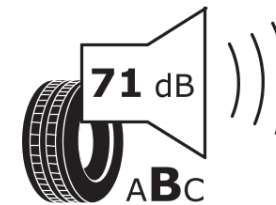

Product Information Sheet

Delegated Regulation (EU) 2020/740

Supplier name or trademark	MICHELIN
Commercial name or trade designation	PILOT ALPIN 5
Tyre type identifier	019611
Tyre size designation	265/35R20
Load-capacity index	99
Speed category symbol	W
Fuel efficiency class	C
Wet grip class	B
External rolling noise class	B
External rolling noise value	71 dB
Severe snow tyre	Yes
Ice tyre	No
Date of start of production	01/19
Date of end of production	
Load version	XL
Additional information	265/35 R20 99W XL TL PILOT ALPIN 5 MI

ENERG

MICHELIN

019611

265/35R20 99 W

C1

2020/740