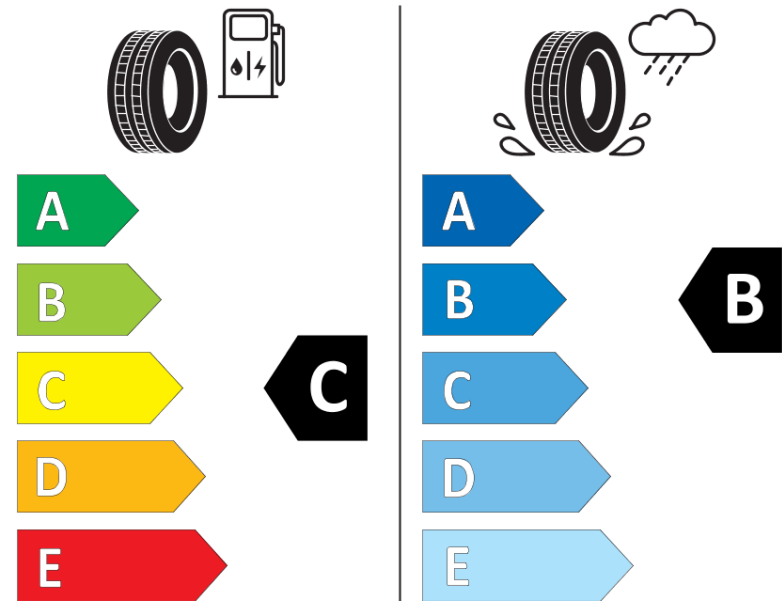

## Product Information Sheet

Delegated Regulation (EU) 2020/740

Supplier name or trademark	<b>MICHELIN</b>
Commercial name or trade designation	<b>PILOT ALPIN 5</b>
Tyre type identifier	<b>019611</b>
Tyre size designation	<b>265/35R20</b>
Load-capacity index	<b>99</b>
Speed category symbol	<b>W</b>
Fuel efficiency class	<b>C</b>
Wet grip class	<b>B</b>
External rolling noise class	<b>B</b>
External rolling noise value	<b>71 dB</b>
Severe snow tyre	<b>Yes</b>
Ice tyre	<b>No</b>
Date of start of production	<b>01/19</b>
Date of end of production	
Load version	<b>XL</b>
Additional information	<b>265/35 R20 99W XL TL PILOT ALPIN 5 MI</b>

# ENERG

**MICHELIN**

019611

265/35R20 99 W

C1

2020/740