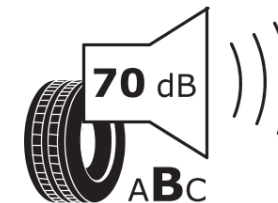

ENERG

IDILIS

020356

195/65R15 91 H

C1