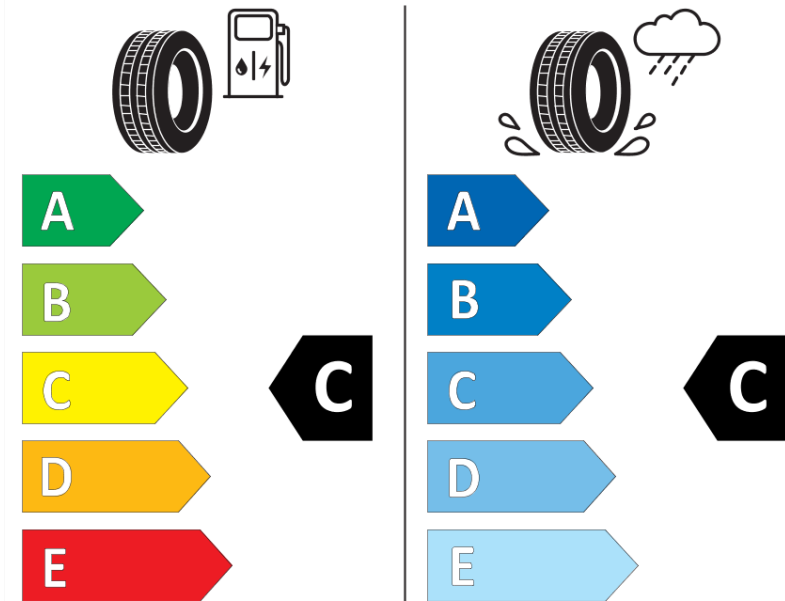

Product Information Sheet

Delegated Regulation (EU) 2020/740

Supplier name or trademark	TAURUS
Commercial name or trade designation	ULTRA HIGH PERFORMANCE
Tyre type identifier	020864
Tyre size designation	215/40ZR17
Load-capacity index	87
Speed category symbol	W
Fuel efficiency class	C
Wet grip class	C
External rolling noise class	B
External rolling noise value	72 dB
Severe snow tyre	No
Ice tyre	No
Date of start of production	19/18
Date of end of production	
Load version	XL
Additional information	215/40 ZR17 87W XL TL ULTRA HIGH PERFORMANCE TA

ENERG

TAURUS

020864

215/40R17 87 W XL

C1

2020/740