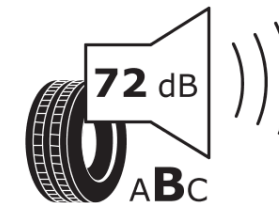

Product Information Sheet

Delegated Regulation (EU) 2020/740

Supplier name or trademark	TAURUS
Commercial name or trade designation	ULTRA HIGH PERFORMANCE
Tyre type identifier	020864
Tyre size designation	215/40ZR17
Load-capacity index	87
Speed category symbol	W
Fuel efficiency class	C
Wet grip class	C
External rolling noise class	B
External rolling noise value	72 dB
Severe snow tyre	No
Ice tyre	No
Date of start of production	19/18
Date of end of production	
Load version	XL
Additional information	215/40 ZR17 87W XL TL ULTRA HIGH PERFORMANCE TA

ENERG

TAURUS

020864

215/40R17 87 W XL

C1

2020/740