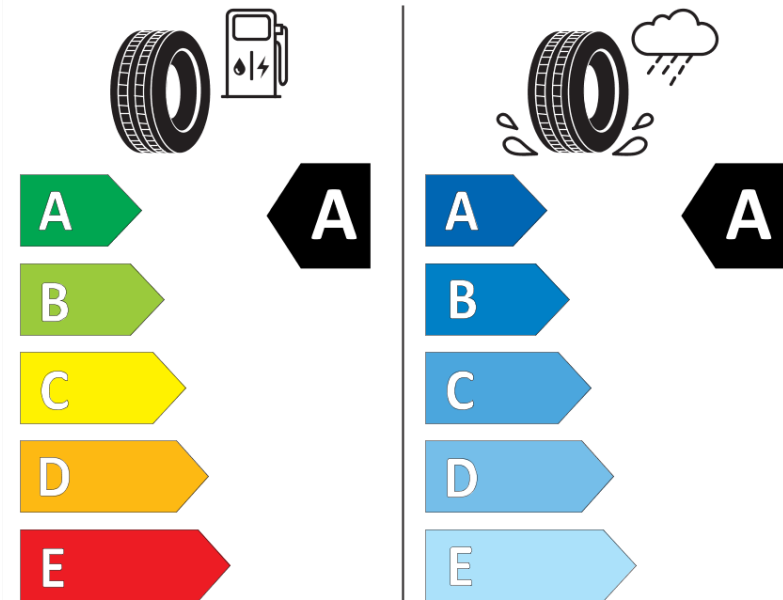

Product Information Sheet

Delegated Regulation (EU) 2020/740

Supplier name or trademark	MICHELIN
Commercial name or trade designation	PRIMACY 5 ENERGY
Tyre type identifier	024693
Tyre size designation	235/45R20
Load-capacity index	100
Speed category symbol	V
Fuel efficiency class	A
Wet grip class	A
External rolling noise class	B
External rolling noise value	72 dB
Severe snow tyre	No
Ice tyre	No
Date of start of production	21/24
Date of end of production	
Load version	XL
Additional information	235/45R20 100V XL TL PRIMACY 5 ENERGY ACOUSTIC MI

ENERG

MICHELIN

024693

235/45R20 100 V XL

C1

2020/740