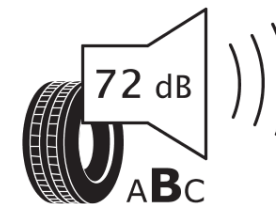

ENERG

MICHELIN

024693

235/45R20 100 V XL

C1