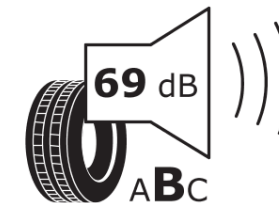

ENERGY

MICHELIN

027626

235/55R19 101 V

C1