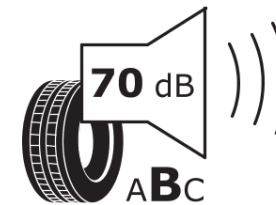

Product Information Sheet

Delegated Regulation (EU) 2020/740

Supplier name or trademark	MICHELIN
Commercial name or trade designation	PILOT ALPIN 5
Tyre type identifier	028457
Tyre size designation	235/40R19
Load-capacity index	96
Speed category symbol	W
Fuel efficiency class	D
Wet grip class	B
External rolling noise class	B
External rolling noise value	70 dB
Severe snow tyre	Yes
Ice tyre	No
Date of start of production	38/16
Date of end of production	
Load version	XL
Additional information	235/40 R19 96W XL TL PILOT ALPIN 5 MI

ENERG

MICHELIN

028457

235/40R19 96 W

C1

2020/740