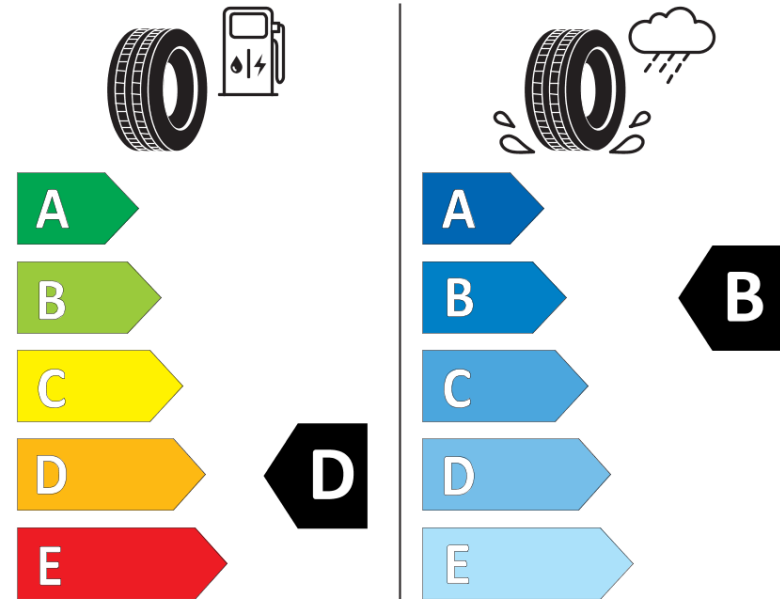

Product Information Sheet

Delegated Regulation (EU) 2020/740

Supplier name or trademark	MICHELIN
Commercial name or trade designation	PILOT ALPIN 5
Tyre type identifier	028457
Tyre size designation	235/40R19
Load-capacity index	96
Speed category symbol	W
Fuel efficiency class	D
Wet grip class	B
External rolling noise class	B
External rolling noise value	70 dB
Severe snow tyre	Yes
Ice tyre	No
Date of start of production	38/16
Date of end of production	
Load version	XL
Additional information	235/40 R19 96W XL TL PILOT ALPIN 5 MI

ENERG

MICHELIN

028457

235/40R19 96 W

C1

2020/740