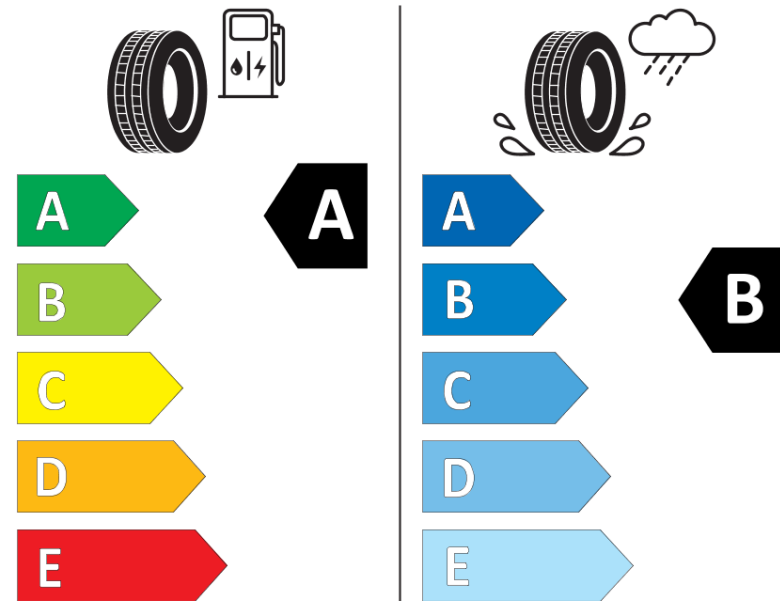

## Product Information Sheet

Delegated Regulation (EU) 2020/740

Supplier name or trademark	<b>MICHELIN</b>
Commercial name or trade designation	<b>PRIMACY 4 VOL</b>
Tyre type identifier	<b>029594</b>
Tyre size designation	<b>205/55R16</b>
Load-capacity index	<b>94</b>
Speed category symbol	<b>V</b>
Fuel efficiency class	<b>A</b>
Wet grip class	<b>B</b>
External rolling noise class	<b>A</b>
External rolling noise value	<b>68 dB</b>
Severe snow tyre	<b>No</b>
Ice tyre	<b>No</b>
Date of start of production	<b>26/17</b>
Date of end of production	
Load version	<b>XL</b>
Additional information	<b>205/55 R16 94V XL TL PRIMACY 4 VOL MI</b>

# ENERG

**MICHELIN**

029594

205/55R16 94 V

C1

2020/740