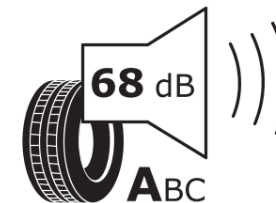

## Product Information Sheet

Delegated Regulation (EU) 2020/740

Supplier name or trademark	<b>MICHELIN</b>
Commercial name or trade designation	<b>PRIMACY 4 VOL</b>
Tyre type identifier	<b>029594</b>
Tyre size designation	<b>205/55R16</b>
Load-capacity index	<b>94</b>
Speed category symbol	<b>V</b>
Fuel efficiency class	<b>A</b>
Wet grip class	<b>B</b>
External rolling noise class	<b>A</b>
External rolling noise value	<b>68 dB</b>
Severe snow tyre	<b>No</b>
Ice tyre	<b>No</b>
Date of start of production	<b>26/17</b>
Date of end of production	
Load version	<b>XL</b>
Additional information	<b>205/55 R16 94V XL TL PRIMACY 4 VOL MI</b>

# ENERG

**MICHELIN**

029594

205/55R16 94 V

C1

2020/740