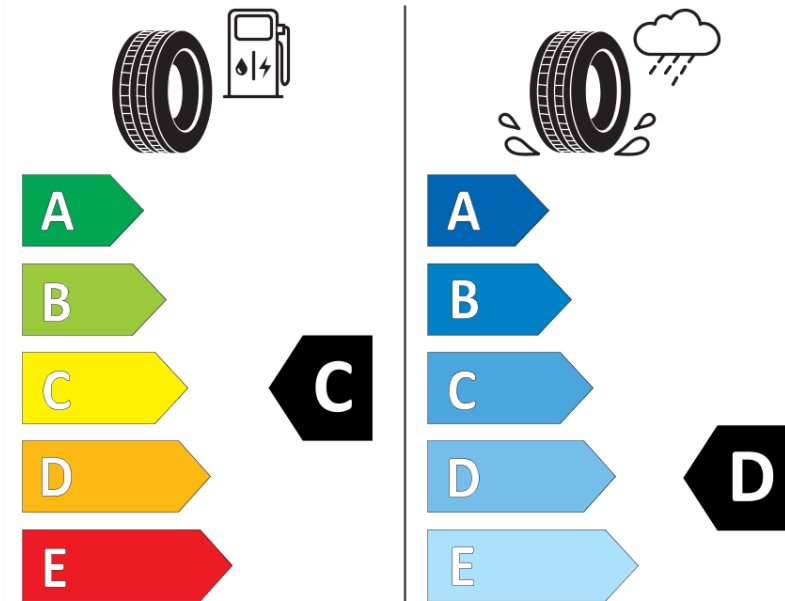

Product Information Sheet

Delegated Regulation (EU) 2020/740

Supplier name or trademark	TAURUS
Commercial name or trade designation	ALL SEASON SUV
Tyre type identifier	035345
Tyre size designation	235/55R17
Load-capacity index	103
Speed category symbol	V
Fuel efficiency class	C
Wet grip class	D
External rolling noise class	A
External rolling noise value	68 dB
Severe snow tyre	Yes
Ice tyre	No
Date of start of production	22/19
Date of end of production	
Load version	XL
Additional information	235/55 R17 103V XL TL ALL SEASON SUV TA

ENERG

TAURUS

035345

235/55R17 103 V XL

C1

2020/740