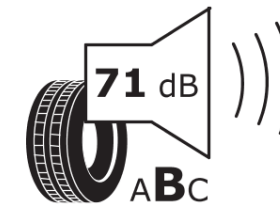

ENERG

MICHELIN

035545

255/40R21 102 W XL

C1