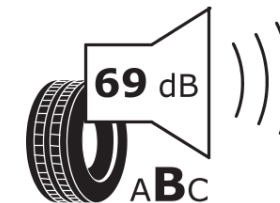

Product Information Sheet

Delegated Regulation (EU) 2020/740

Supplier name or trademark	TAURUS
Commercial name or trade designation	ALL SEASON
Tyre type identifier	038585
Tyre size designation	185/55R15
Load-capacity index	86
Speed category symbol	H
Fuel efficiency class	D
Wet grip class	C
External rolling noise class	B
External rolling noise value	69 dB
Severe snow tyre	Yes
Ice tyre	No
Date of start of production	20/18
Date of end of production	
Load version	XL
Additional information	185/55 R15 86H XL TL ALL SEASON TA

ENERG

TAURUS

038585

185/55R15 86 H

C1

2020/740