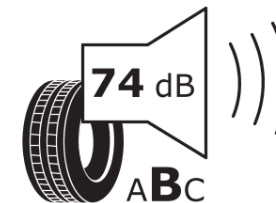

ENERG

MICHELIN

040653

285/30ZR18 (93Y)

C1