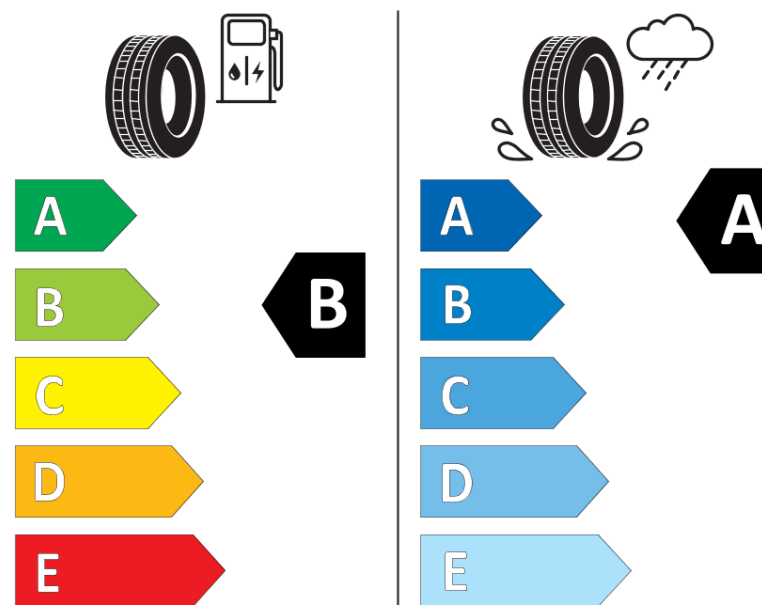

Product Information Sheet

Delegated Regulation (EU) 2020/740

Supplier name or trademark	KLEBER
Commercial name or trade designation	TRANSPRO 2
Tyre type identifier	041872
Tyre size designation	205/75R16C
Load-capacity index	113
Load-capacity index (Load index for Dual mounting)	111
Speed category symbol	R
Fuel efficiency class	B
Wet grip class	A
External rolling noise class	B
External rolling noise value	72 dB
Severe snow tyre	No
Date of start of production	35/22
Date of end of production	
Additional information	205/75 R16C 113/111R (110T) TL TRANSPRO 2 KL

Load-capacity index (Single Load index for additional service description)

Load-capacity index (Dual Load index for additional service description)

Speed category symbol (for Additional Service Description) **T**

KLEBER

041872

205/75R16C 113/111 R

C2

2020/740