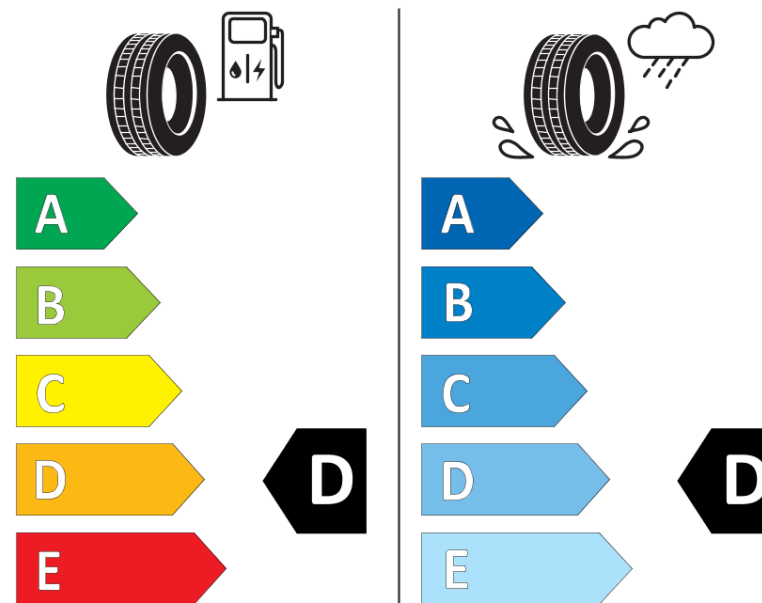

### Product Information Sheet

Delegated Regulation (EU) 2020/740

Supplier name or trademark	<b>STRIAL</b>
Commercial name or trade designation	<b>ROAD-TERRAIN</b>
Tyre type identifier	<b>045238</b>
Tyre size designation	<b>265/65R17</b>
Load-capacity index	<b>116</b>
Speed category symbol	<b>T</b>
Fuel efficiency class	<b>D</b>
Wet grip class	<b>D</b>
External rolling noise class	<b>B</b>
External rolling noise value	<b>73 dB</b>
Severe snow tyre	<b>No</b>
Ice tyre	<b>No</b>
Date of start of production	<b>36/18</b>
Date of end of production	
Load version	<b>XL</b>
Additional information	<b>265/65 R17 116T XL TL ROAD-TERRAIN S4</b>

# ENERG

**STRIAL**

045238

265/65R17 116 T

C1

2020/740