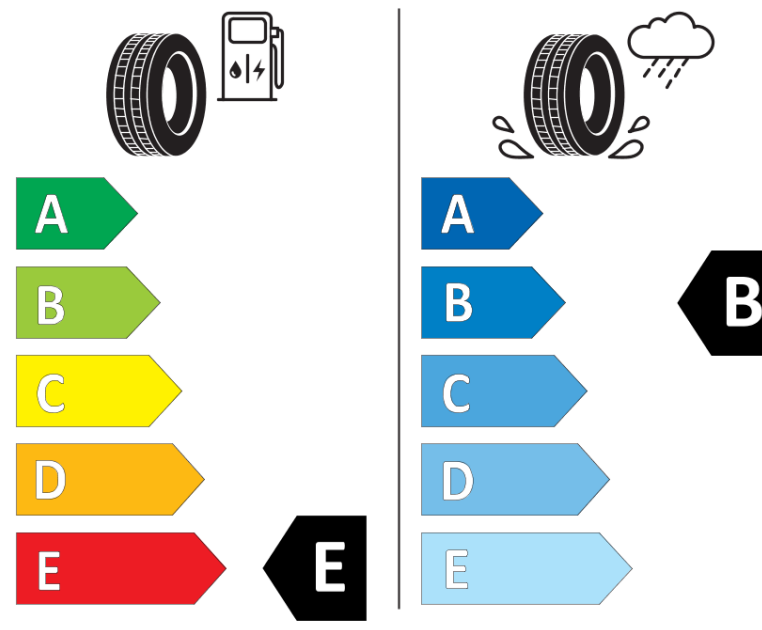

Product Information Sheet

Delegated Regulation (EU) 2020/740

Supplier name or trademark	BFGOODRICH
Commercial name or trade designation	ALL-TERRAIN T/A KO2
Tyre type identifier	046026
Tyre size designation	LT285/60R18
Load-capacity index	118
Load-capacity index (Load index for Dual mounting)	115
Speed category symbol	S
Fuel efficiency class	E
Wet grip class	B
External rolling noise class	B
External rolling noise value	75 dB
Severe snow tyre	Yes
Date of start of production	50/12
Date of end of production	
Additional information	LT285/60R18 118/115S TL ALL-TERRAIN T/A KO2 LRD RWL GO
Load-capacity index (Single Load index for additional service description)	
Load-capacity index (Dual Load index for additional service description)	
Speed category symbol (for Additional Service Description)	

ENERG

BFGOODRICH

046026

LT285/60R18 118/115 S

C2

2020/740