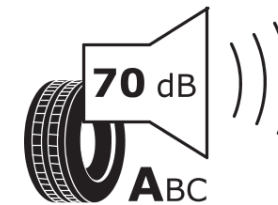

ENERG

MICHELIN

047044

265/45R20 108 Y

C1