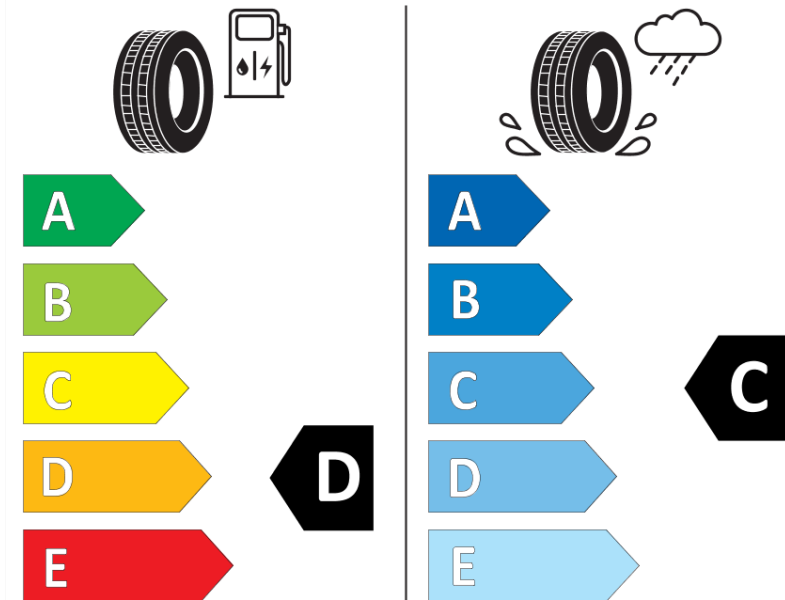

Product Information Sheet

Delegated Regulation (EU) 2020/740

Supplier name or trademark	TAURUS
Commercial name or trade designation	ALL SEASON
Tyre type identifier	048410
Tyre size designation	185/60R15
Load-capacity index	88
Speed category symbol	V
Fuel efficiency class	D
Wet grip class	C
External rolling noise class	B
External rolling noise value	69 dB
Severe snow tyre	Yes
Ice tyre	No
Date of start of production	20/18
Date of end of production	
Load version	XL
Additional information	185/60 R15 88V XL TL ALL SEASON TA

ENERG

TAURUS

048410

185/60R15 88 V

C1

2020/740