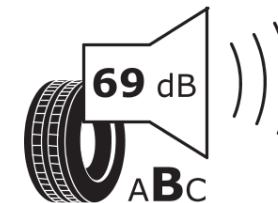

## Product Information Sheet

Delegated Regulation (EU) 2020/740

Supplier name or trademark	TAURUS
Commercial name or trade designation	ALL SEASON
Tyre type identifier	048410
Tyre size designation	185/60R15
Load-capacity index	88
Speed category symbol	V
Fuel efficiency class	D
Wet grip class	C
External rolling noise class	B
External rolling noise value	69 dB
Severe snow tyre	Yes
Ice tyre	No
Date of start of production	20/18
Date of end of production	
Load version	XL
Additional information	185/60 R15 88V XL TL ALL SEASON TA

# ENERG

TAURUS

048410

185/60R15 88 V

C1

2020/740