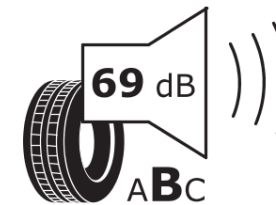

Product Information Sheet

Delegated Regulation (EU) 2020/740

Supplier name or trademark	TAURUS
Commercial name or trade designation	ALL SEASON
Tyre type identifier	048410
Tyre size designation	185/60R15
Load-capacity index	88
Speed category symbol	V
Fuel efficiency class	D
Wet grip class	C
External rolling noise class	B
External rolling noise value	69 dB
Severe snow tyre	Yes
Ice tyre	No
Date of start of production	20/18
Date of end of production	
Load version	XL
Additional information	185/60 R15 88V XL TL ALL SEASON TA

ENERG

TAURUS

048410

185/60R15 88 V

C1

2020/740