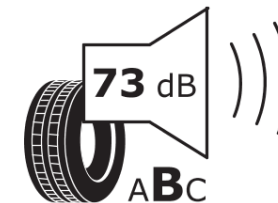

## Product Information Sheet

Delegated Regulation (EU) 2020/740

Supplier name or trademark	TAURUS
Commercial name or trade designation	SUV ICE
Tyre type identifier	051767
Tyre size designation	255/55R18
Load-capacity index	109
Speed category symbol	T
Fuel efficiency class	C
Wet grip class	C
External rolling noise class	B
External rolling noise value	73 dB
Severe snow tyre	Yes
Ice tyre	No
Date of start of production	30/18
Date of end of production	
Load version	XL
Additional information	255/55 R18 109T XL TL SUV ICE TA

# ENERG

TAURUS

051767

255/55R18 109 T

C1

2020/740