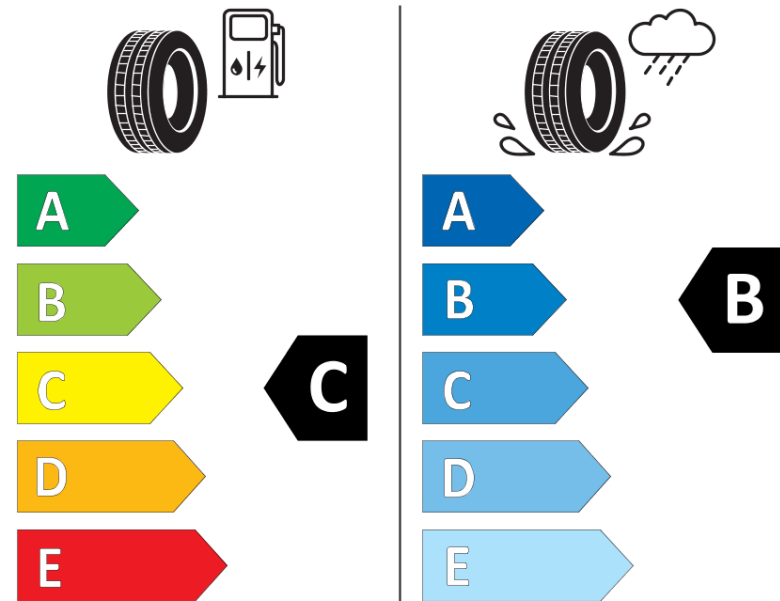

Product Information Sheet

Delegated Regulation (EU) 2020/740

Supplier name or trademark	MICHELIN
Commercial name or trade designation	ALPIN 6
Tyre type identifier	052723
Tyre size designation	225/55R16
Load-capacity index	99
Speed category symbol	H
Fuel efficiency class	C
Wet grip class	B
External rolling noise class	A
External rolling noise value	69 dB
Severe snow tyre	Yes
Ice tyre	No
Date of start of production	11/17
Date of end of production	
Load version	XL
Additional information	225/55 R16 99H XL TL ALPIN 6 MI

ENERG

MICHELIN

052723

225/55R16 99 H

C1