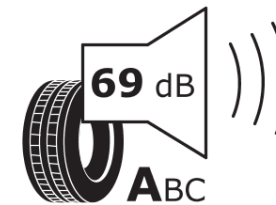

ENERG

MICHELIN

053990

245/45R18 100 Y

C1