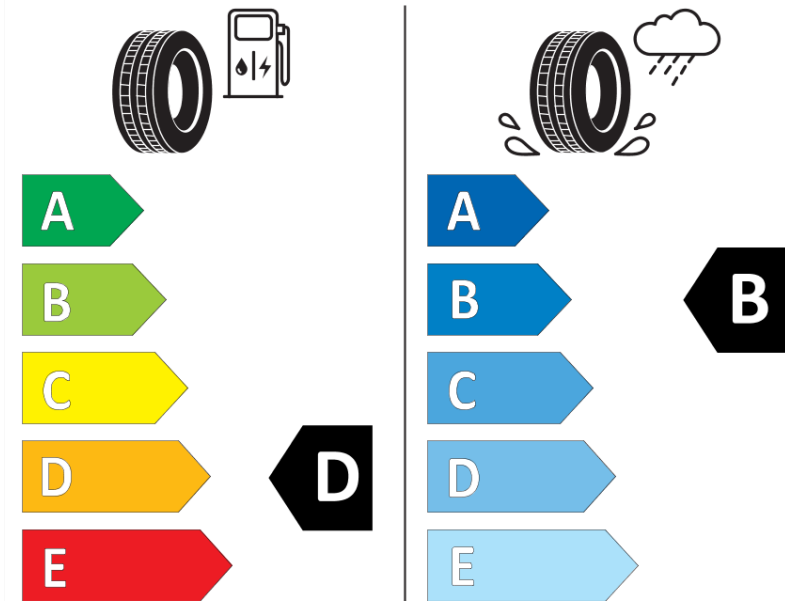

## Product Information Sheet

Delegated Regulation (EU) 2020/740

Supplier name or trademark	<b>MICHELIN</b>
Commercial name or trade designation	<b>PILOT SPORT PS2 N4</b>
Tyre type identifier	<b>054029</b>
Tyre size designation	<b>295/30ZR18</b>
Load-capacity index	<b>98</b>
Speed category symbol	<b>(Y)</b>
Fuel efficiency class	<b>D</b>
Wet grip class	<b>B</b>
External rolling noise class	<b>B</b>
External rolling noise value	<b>74 dB</b>
Severe snow tyre	<b>No</b>
Ice tyre	<b>No</b>
Date of start of production	<b>48/08</b>
Date of end of production	
Load version	<b>XL</b>
Additional information	<b>295/30 ZR18 (98Y) EXTRA LOAD TL PILOT SPORT PS2 N4 MI</b>

# ENERG

**MICHELIN**

054029

295/30ZR18 (98Y) XL

C1

2020/740