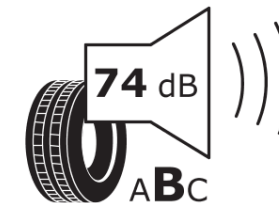

## Product Information Sheet

Delegated Regulation (EU) 2020/740

Supplier name or trademark	<b>MICHELIN</b>
Commercial name or trade designation	<b>PILOT SPORT PS2 N4</b>
Tyre type identifier	<b>054029</b>
Tyre size designation	<b>295/30ZR18</b>
Load-capacity index	<b>98</b>
Speed category symbol	<b>(Y)</b>
Fuel efficiency class	<b>D</b>
Wet grip class	<b>B</b>
External rolling noise class	<b>B</b>
External rolling noise value	<b>74 dB</b>
Severe snow tyre	<b>No</b>
Ice tyre	<b>No</b>
Date of start of production	<b>48/08</b>
Date of end of production	
Load version	<b>XL</b>
Additional information	<b>295/30 ZR18 (98Y) EXTRA LOAD TL PILOT SPORT PS2 N4 MI</b>

# ENERG

**MICHELIN**

054029

295/30ZR18 (98Y) XL

C1

2020/740