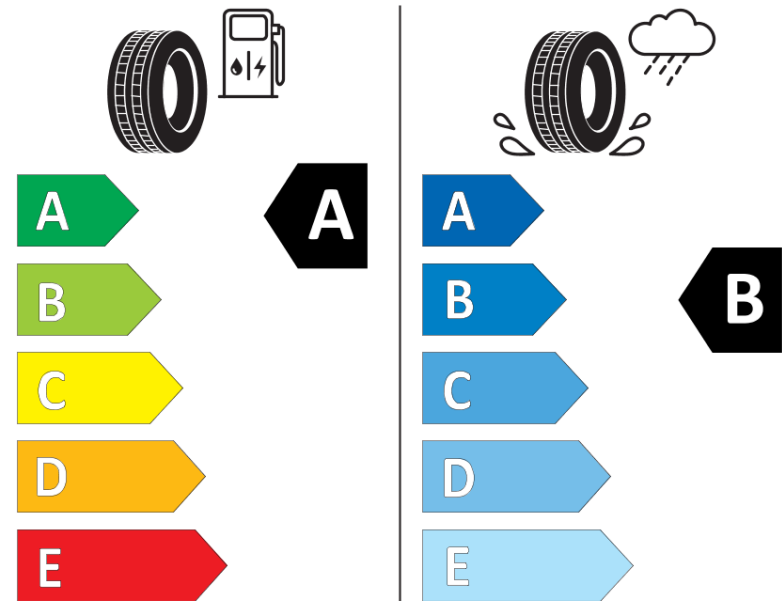

Product Information Sheet

Delegated Regulation (EU) 2020/740

Supplier name or trademark	MICHELIN
Commercial name or trade designation	E PRIMACY ST
Tyre type identifier	054229
Tyre size designation	235/45R19
Load-capacity index	99
Speed category symbol	W
Fuel efficiency class	A
Wet grip class	B
External rolling noise class	B
External rolling noise value	70 dB
Severe snow tyre	No
Ice tyre	No
Date of start of production	18/22
Date of end of production	
Load version	XL
Additional information	235/45 R19 99W XL TL E PRIMACY ST MI

ENERG

MICHELIN

054229

235/45R19 99 W XL

C1

2020/740