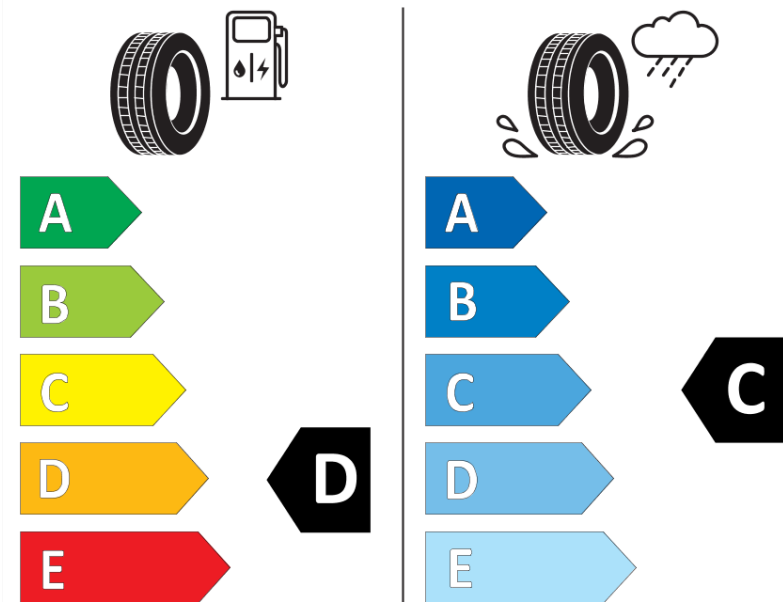

Product Information Sheet

Delegated Regulation (EU) 2020/740

Supplier name or trademark	RIKEN
Commercial name or trade designation	SNOW
Tyre type identifier	055476
Tyre size designation	205/55R17
Load-capacity index	95
Speed category symbol	V
Fuel efficiency class	D
Wet grip class	C
External rolling noise class	B
External rolling noise value	72 dB
Severe snow tyre	Yes
Ice tyre	No
Date of start of production	43/16
Date of end of production	
Load version	XL
Additional information	205/55 R17 95V XL TL SNOW RI

ENERG

RIKEN

055476

205/55R17 95 V

C1

2020/740