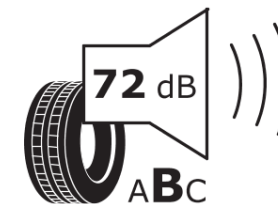

Product Information Sheet

Delegated Regulation (EU) 2020/740

Supplier name or trademark	RIKEN
Commercial name or trade designation	SNOW
Tyre type identifier	055476
Tyre size designation	205/55R17
Load-capacity index	95
Speed category symbol	V
Fuel efficiency class	D
Wet grip class	C
External rolling noise class	B
External rolling noise value	72 dB
Severe snow tyre	Yes
Ice tyre	No
Date of start of production	43/16
Date of end of production	
Load version	XL
Additional information	205/55 R17 95V XL TL SNOW RI

ENERG

RIKEN

055476

205/55R17 95 V

C1

2020/740