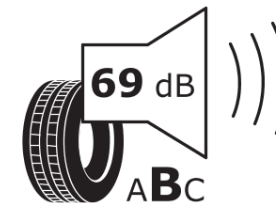

## Product Information Sheet

Delegated Regulation (EU) 2020/740

Supplier name or trademark	<b>MICHELIN</b>
Commercial name or trade designation	<b>PRIMACY 4</b>
Tyre type identifier	<b>056477</b>
Tyre size designation	<b>225/55R16</b>
Load-capacity index	<b>95</b>
Speed category symbol	<b>W</b>
Fuel efficiency class	<b>C</b>
Wet grip class	<b>A</b>
External rolling noise class	<b>B</b>
External rolling noise value	<b>69 dB</b>
Severe snow tyre	<b>No</b>
Ice tyre	<b>No</b>
Date of start of production	<b>39/16</b>
Date of end of production	
Load version	<b>SL</b>
Additional information	<b>225/55 R16 95W TL PRIMACY 4 MI</b>

# ENERG

**MICHELIN**

056477

225/55R16 95 W

C1

2020/740