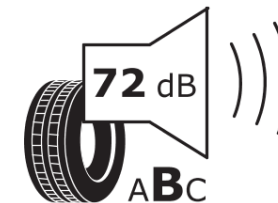

Product Information Sheet

Delegated Regulation (EU) 2020/740

Supplier name or trademark	TAURUS
Commercial name or trade designation	SUV ICE
Tyre type identifier	056669
Tyre size designation	235/60R18
Load-capacity index	107
Speed category symbol	T
Fuel efficiency class	C
Wet grip class	C
External rolling noise class	B
External rolling noise value	72 dB
Severe snow tyre	Yes
Ice tyre	No
Date of start of production	30/16
Date of end of production	
Load version	XL
Additional information	235/60 R18 107T XL TL SUV ICE TA

ENERG

TAURUS

056669

235/60R18 107 T

C1

2020/740