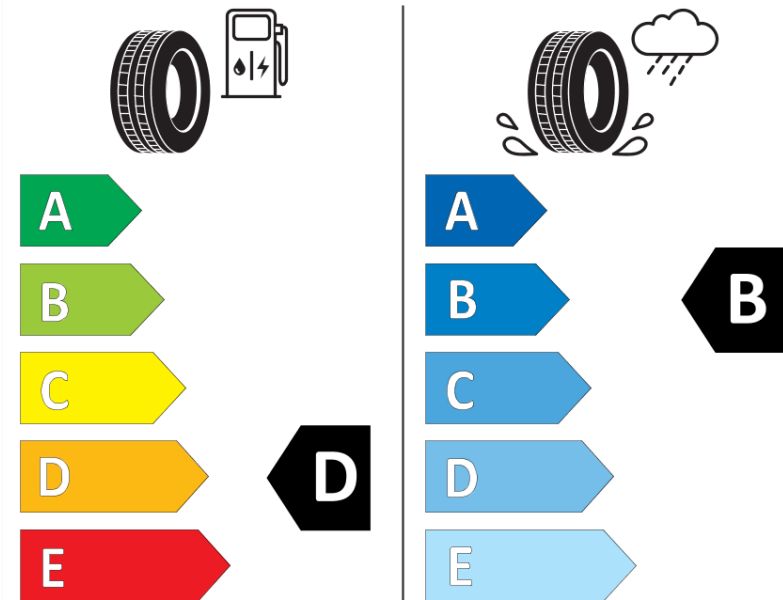

Product Information Sheet

Delegated Regulation (EU) 2020/740

Supplier name or trademark	MICHELIN
Commercial name or trade designation	ALPIN 7
Tyre type identifier	058209
Tyre size designation	175/60R16
Load-capacity index	82
Speed category symbol	H
Fuel efficiency class	D
Wet grip class	B
External rolling noise class	B
External rolling noise value	69 dB
Severe snow tyre	Yes
Ice tyre	No
Date of start of production	52/22
Date of end of production	
Load version	SL
Additional information	175/60 R16 82H TL ALPIN 7 MI

ENERG

MICHELIN

058209

175/60R16 82 H

C1