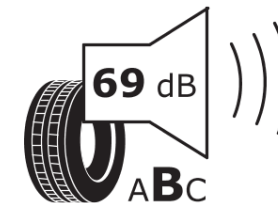

ENERG

MICHELIN

058209

175/60R16 82 H

C1