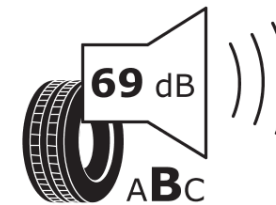

ENERG

MICHELIN

058388

225/60R17 99 V

C1