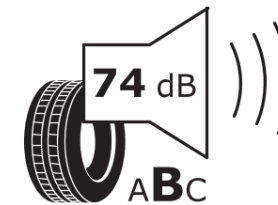

ENERG

MICHELIN

060926

285/40R22 110 V

C1