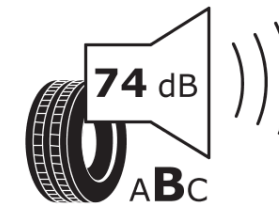

ENERG

MICHELIN

061438

315/35R22 111 Y XL

C1