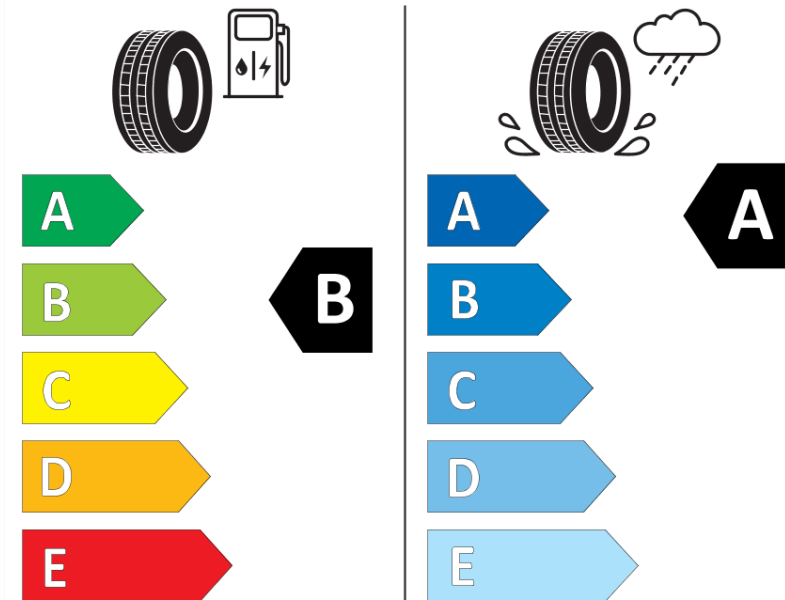

Product Information Sheet

Delegated Regulation (EU) 2020/740

Supplier name or trademark	MICHELIN
Commercial name or trade designation	PILOT SPORT 4 S1
Tyre type identifier	064464
Tyre size designation	235/45ZR19
Load-capacity index	99
Speed category symbol	(Y)
Fuel efficiency class	B
Wet grip class	A
External rolling noise class	B
External rolling noise value	70 dB
Severe snow tyre	No
Ice tyre	No
Date of start of production	15/19
Date of end of production	
Load version	XL
Additional information	235/45 ZR19 (99Y) XL TL PILOT SPORT 4 S1 MI

ENERG

MICHELIN

064464

235/45ZR19 (99Y) XL

C1

2020/740