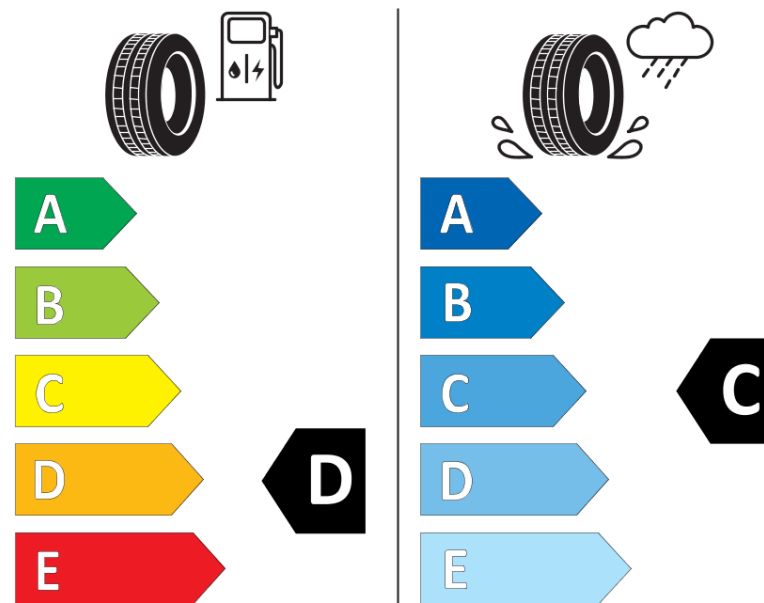

Product Information Sheet

Delegated Regulation (EU) 2020/740

Supplier name or trademark	KORMORAN
Commercial name or trade designation	ALL SEASON
Tyre type identifier	066250
Tyre size designation	205/60R16
Load-capacity index	96
Speed category symbol	V
Fuel efficiency class	D
Wet grip class	C
External rolling noise class	B
External rolling noise value	70 dB
Severe snow tyre	Yes
Ice tyre	No
Date of start of production	20/18
Date of end of production	
Load version	XL
Additional information	205/60 R16 96V XL TL ALL SEASON KO

ENERG

KORMORAN

066250

205/60R16 96 V

C1