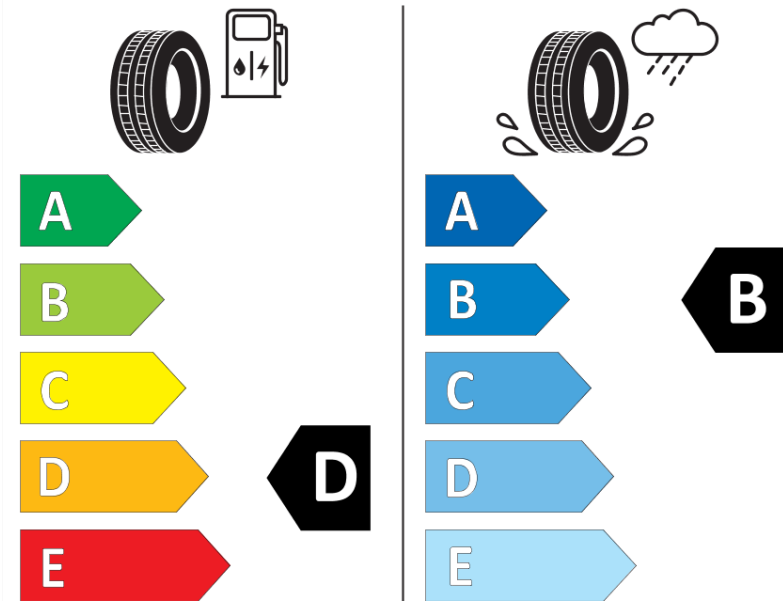

Product Information Sheet

Delegated Regulation (EU) 2020/740

Supplier name or trademark	MICHELIN
Commercial name or trade designation	PILOT SPORT 4 S A MO1
Tyre type identifier	066646
Tyre size designation	315/30ZR21
Load-capacity index	105
Speed category symbol	(Y)
Fuel efficiency class	D
Wet grip class	B
External rolling noise class	B
External rolling noise value	73 dB
Severe snow tyre	No
Ice tyre	No
Date of start of production	15/18
Date of end of production	
Load version	XL
Additional information	315/30 ZR21 (105Y) XL TL PILOTSPORT 4S ACOUSTIC MO1 MI

ENERG

MICHELIN

066646

315/30ZR21 (105Y) XL

C1