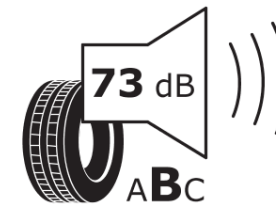

ENERG

MICHELIN

066646

315/30ZR21 (105Y) XL

C1